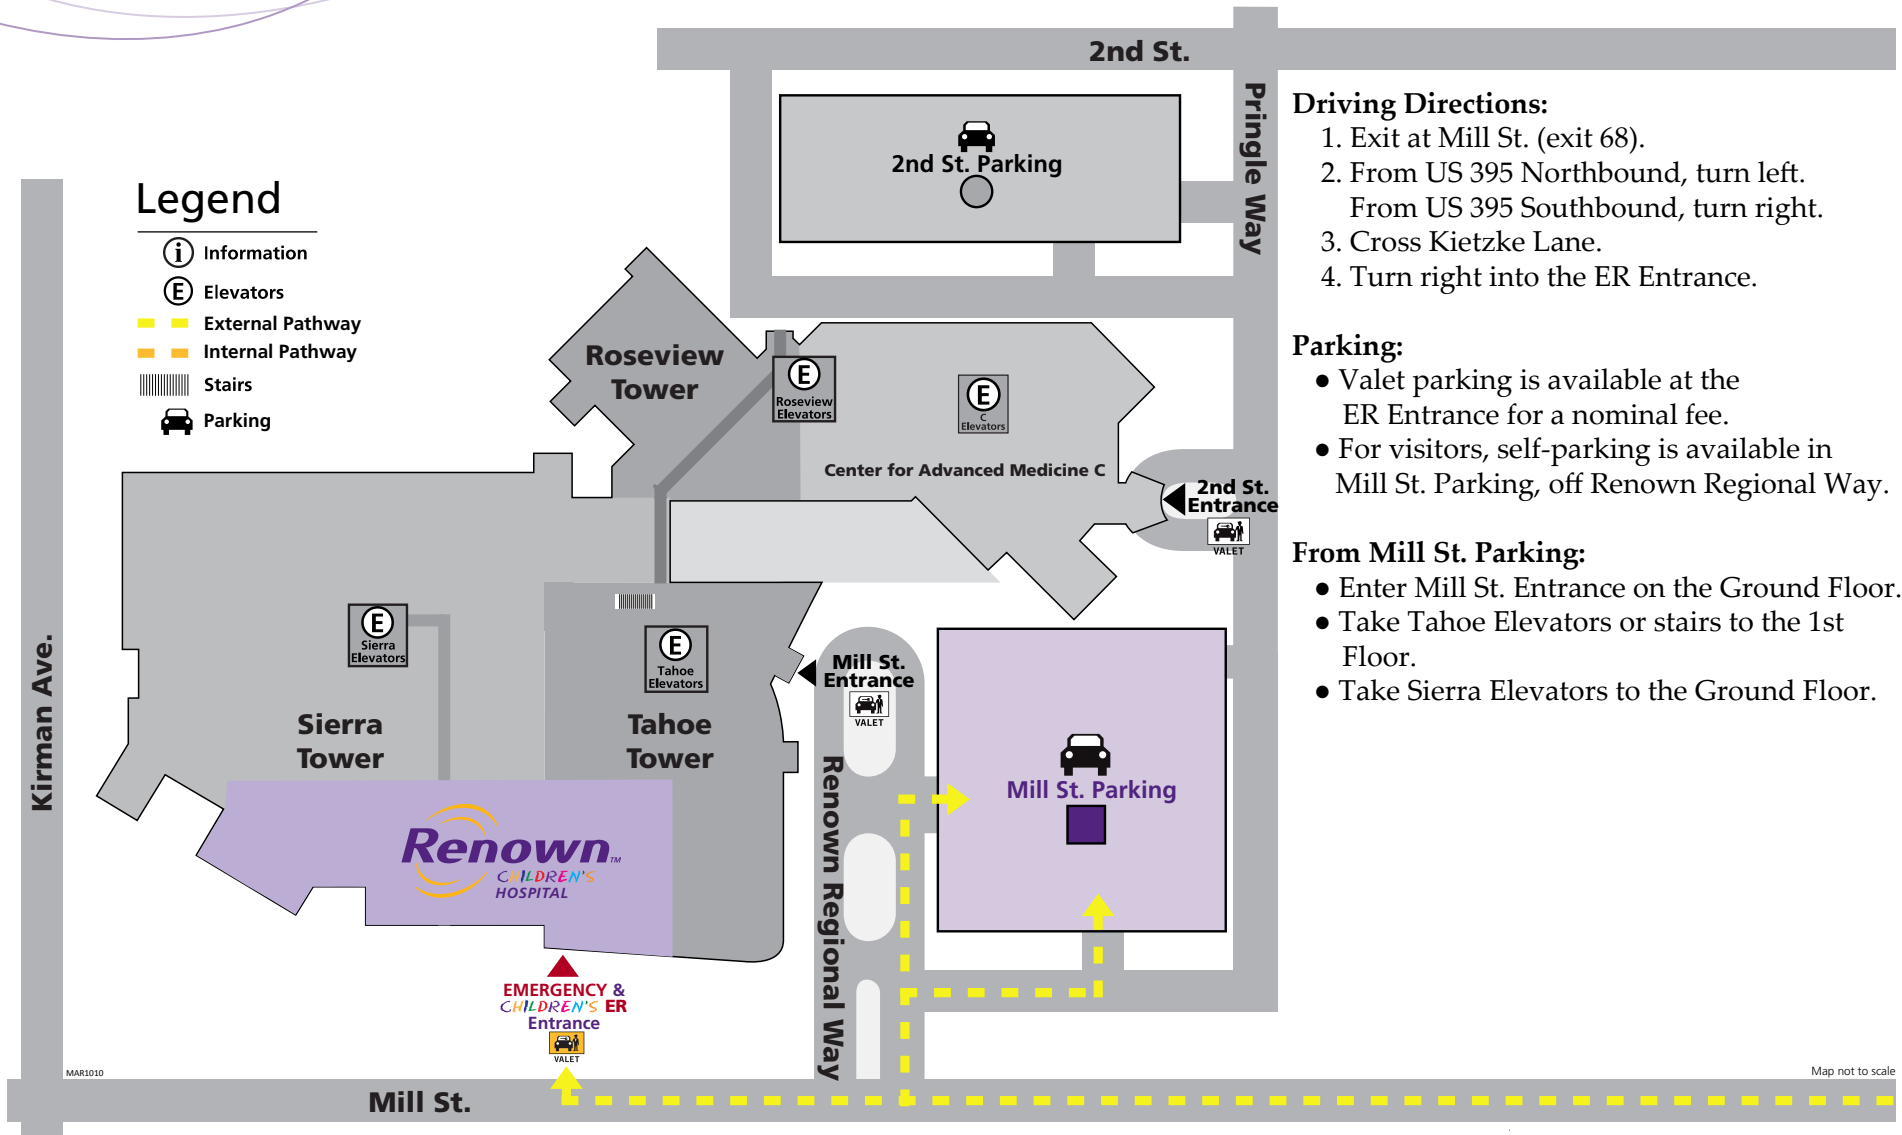

Directions to CHILDREN'S ER

Driving Directions:

1. Exit at Mill St. (exit 68).
2. From US 395 Northbound, turn left.
From US 395 Southbound, turn right.
3. Cross Kietzke Lane.
4. Turn right into the ER Entrance.

Parking:

- Valet parking is available at the ER Entrance for a nominal fee.
- For visitors, self-parking is available in Mill St. Parking, off Renown Regional Way.

From Mill St. Parking:

- Enter Mill St. Entrance on the Ground Floor.
- Take Tahoe Elevators or stairs to the 1st Floor.
- Take Sierra Elevators to the Ground Floor.